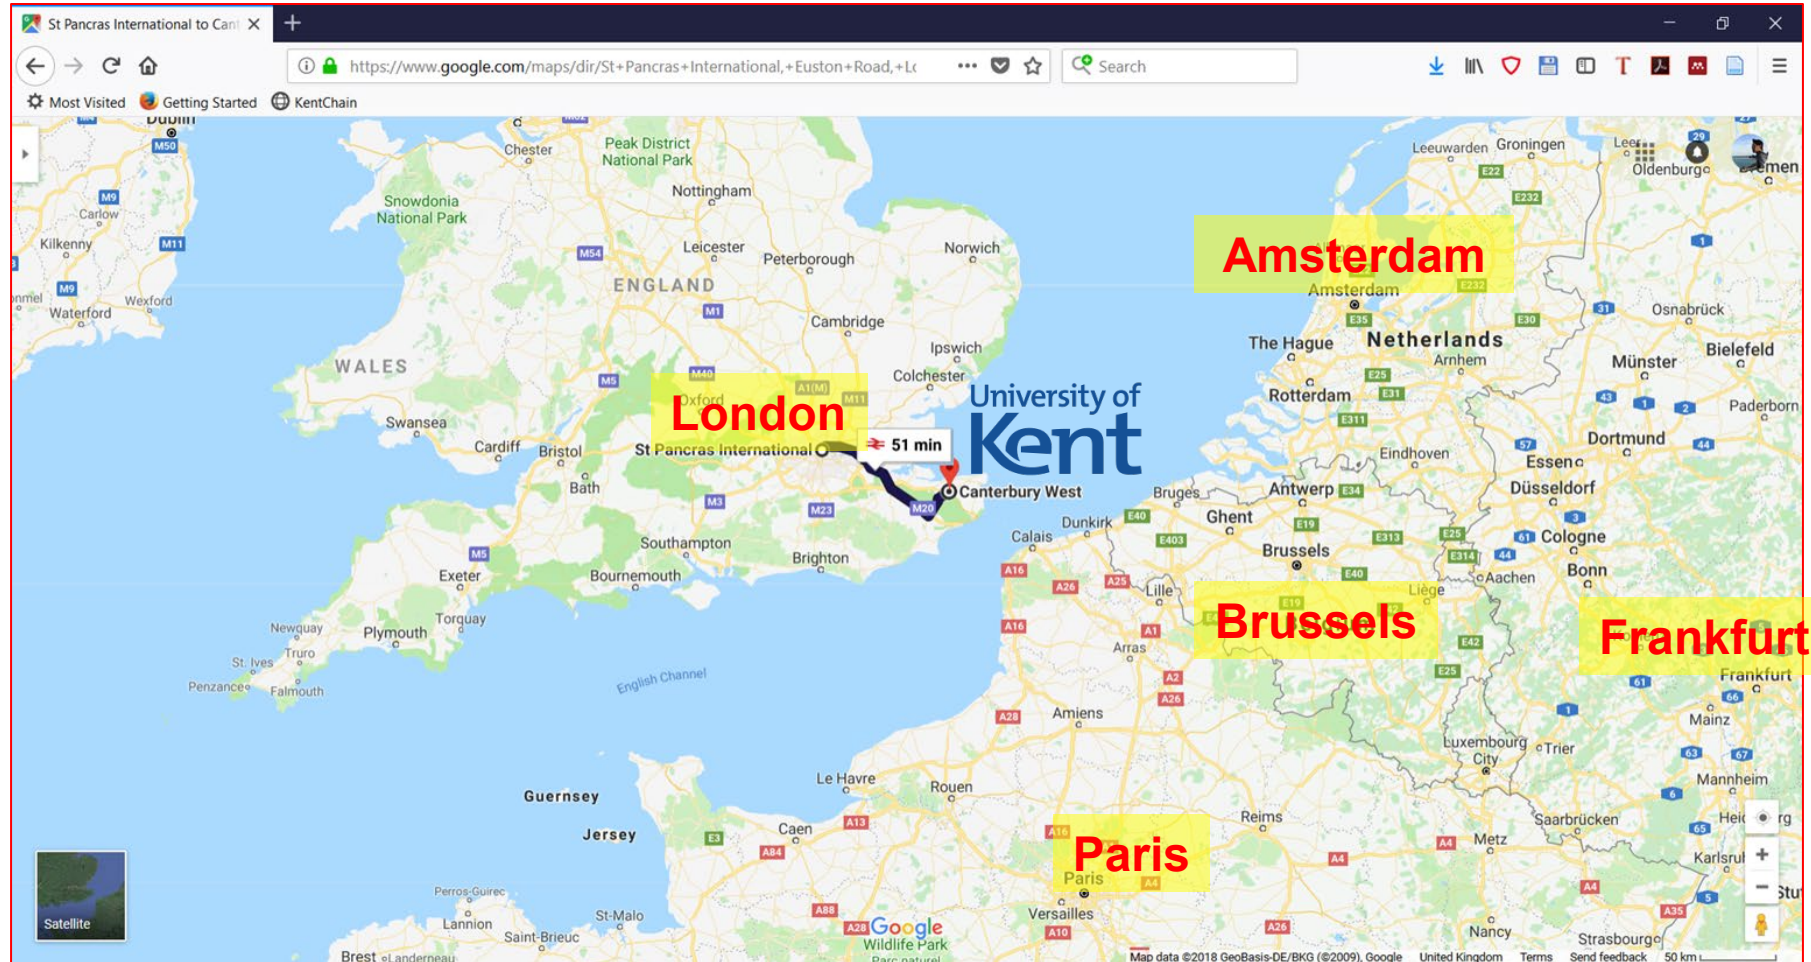

Welcome to Kent!

Fastest trains from/to Canterbury: **London**: ~1 hour; **Brussels**: ~3 hours;
Paris: 3-4 hours; **Amsterdam**: 5-6 hours; **Frankfurt**: 6-7 hours