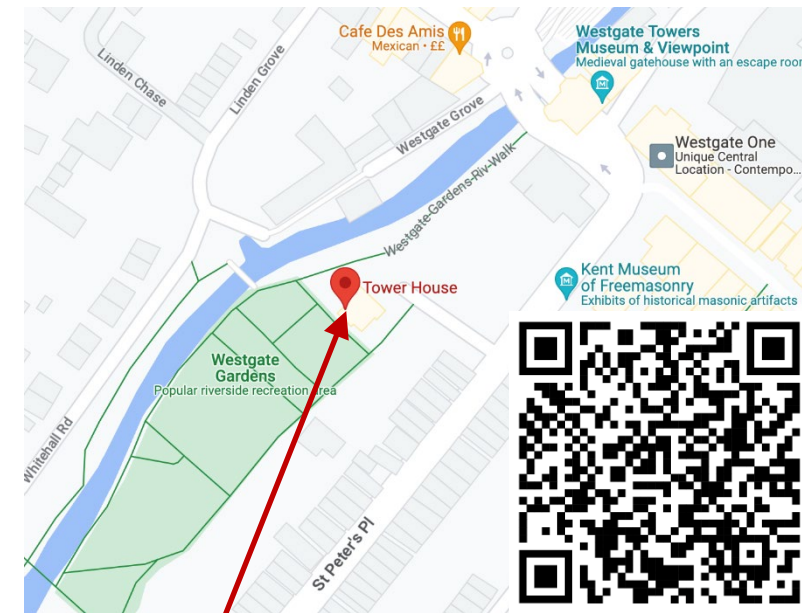

Social Events

- Monday 14th August
 - 17:35-19:00: Welcome reception at Aphra & Lumley Foyer
- Tuesday 15th August
 - 16:15-19:00: Canterbury Walking Tour (or free time)
 - We will walk down together from Grimond, departing around 16:30
 - The tour will start ±17:15 from the **Tower House car park**, within Westgate Gardens
 - 19:00-19:30: Pre-Banquet Drink Reception at the lawn outside Cathedral Lodge
 - 19:30-22:00: Conference Banquet + Best Paper Awards Announcement at Cathedral Lodge