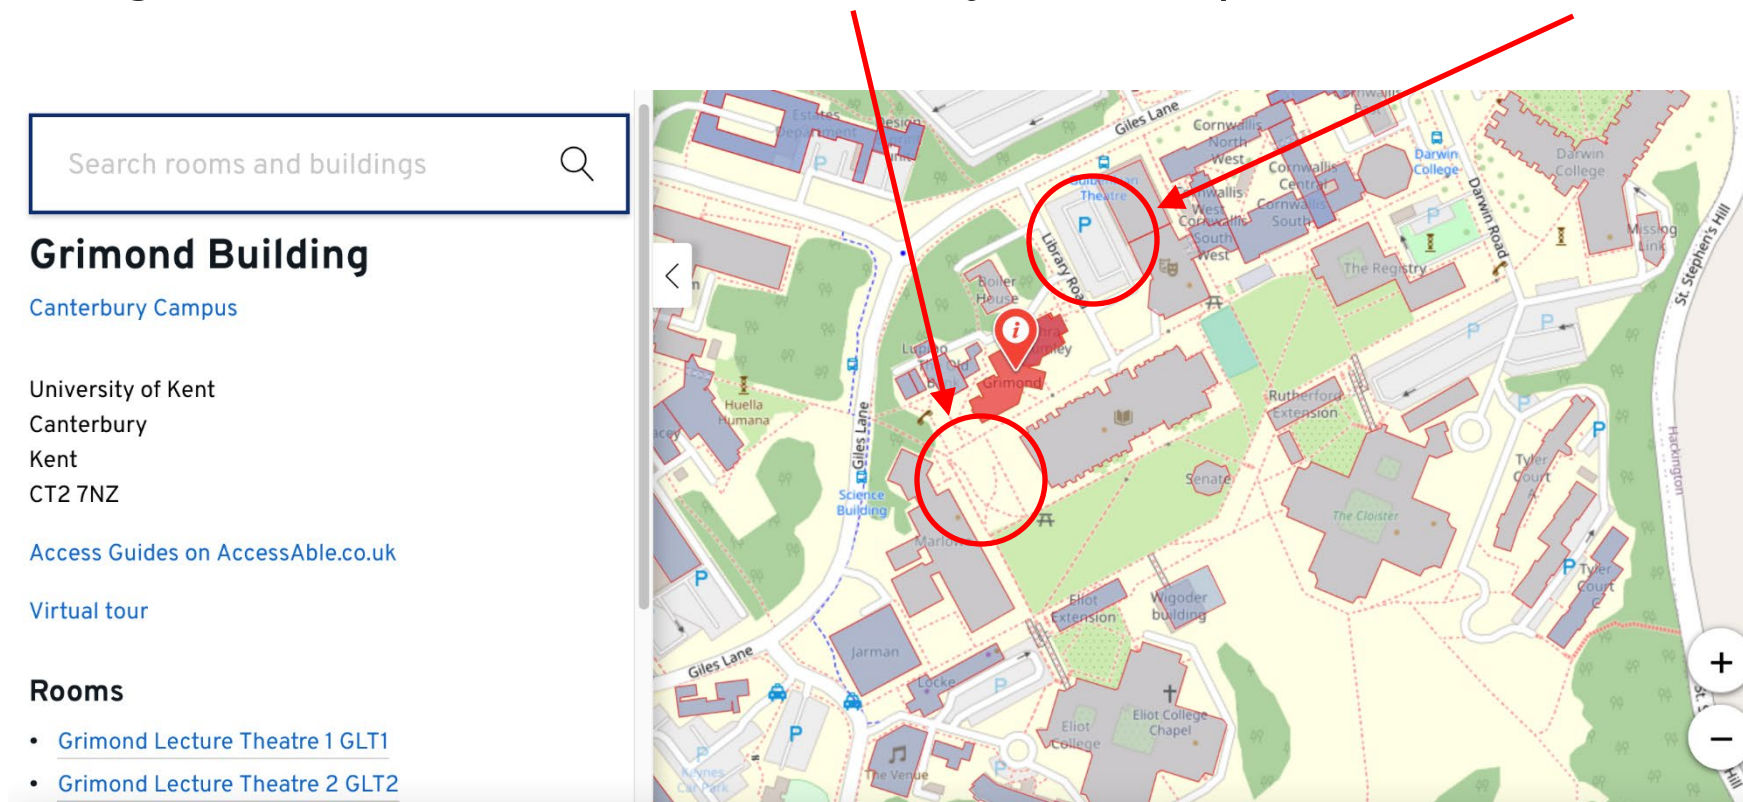

Where are toilets located?

- Between where we are (**GLT2**) and Aphra & Lumley foyer

* Locations are approximate

- If you can't find them, just ask the local helpers at the reception or a member of staff in the Building.

How to access the Internet?

- Three WiFi access points available
 - eduroam or govroam if your institution participates in this scheme.
 - For these you should be able to use your credential with your own organisation.
 - You can also use the temporary eduroam credentials available from the reception desk.
 - “WiFi Guest” if you can’t use eduroam or govroam.