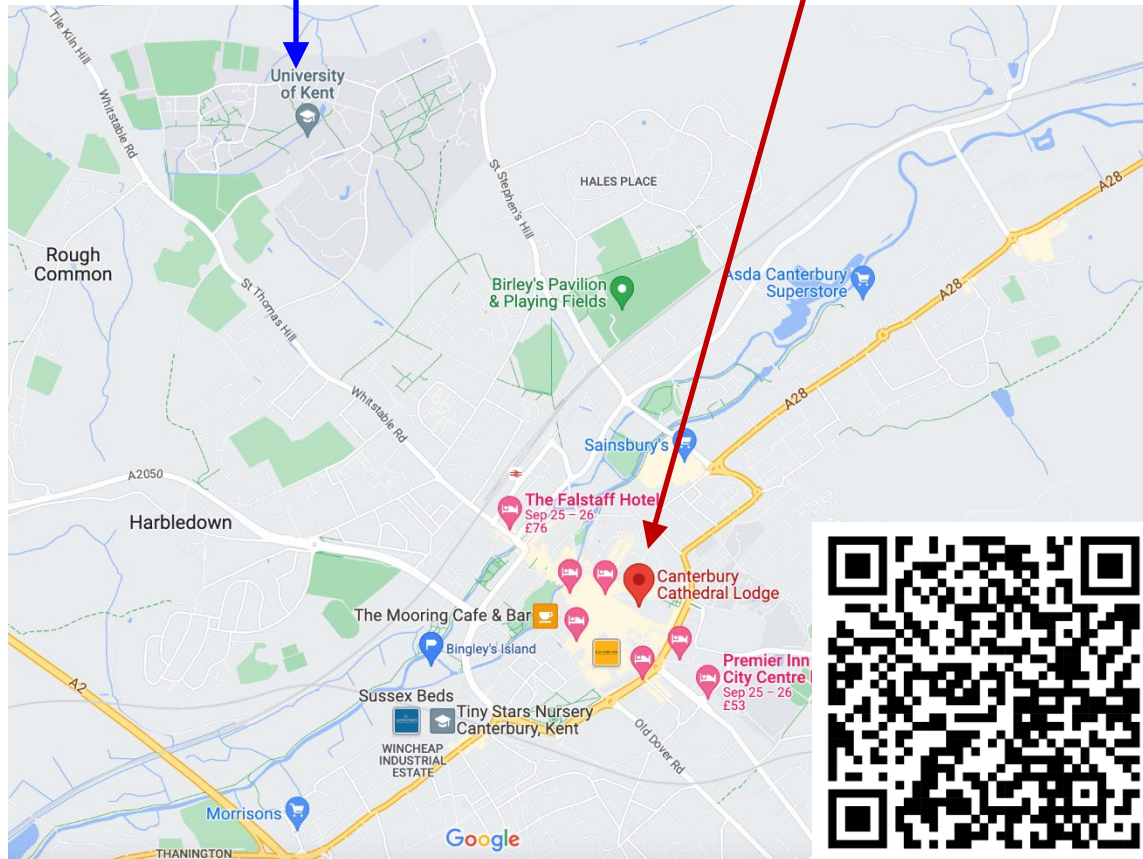

Social Events

- Monday 14th August
 - 17:35-19:00: Welcome reception at Aphra & Lumley Foyer
- Tuesday 15th August
 - 16:15-19:00: Canterbury Walking Tour (or free time)
 - We will walk down together from Grimond, departing around 16:30
 - The tour will start ±17:15 from the **Tower House car park**, within Westgate Gardens
 - 19:00-19:30: Pre-Banquet Drink Reception at the lawn outside Cathedral Lodge
 - 19:30-22:00: Conference Banquet + Best Paper Awards Announcement at Cathedral Lodge

Canterbury Cathedral Lodge

- **Address:** **Canterbury Cathedral Lodge**, Canterbury Cathedral, The Precincts, Canterbury, Kent CT1 2EH

We are here

Seating arrangement: please find your name at the table